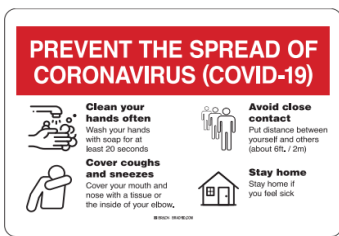

Help stop the spread

COVID-19 Safety Solutions

In Partnership with Hisco, Brady is supplying signs and signage solutions to help fight COVID-19 during this rapidly changing global challenge. With healthcare and public access signage as priority, these signage solutions are key reminders of what to do to help stop the spread of the virus.